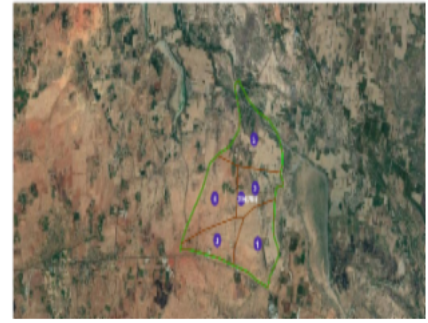

Nazri Naksha

Google Map View