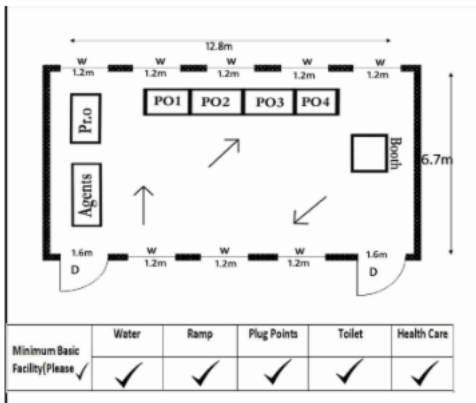

Nazri Naksha

Google Map View

Polling Station Building Front View

Polling Station Front View

Cad View

Key MAP View