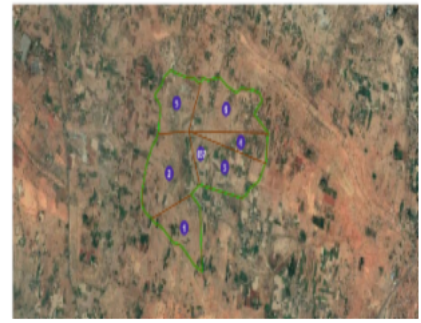

Nazri Naksha

Google Map View