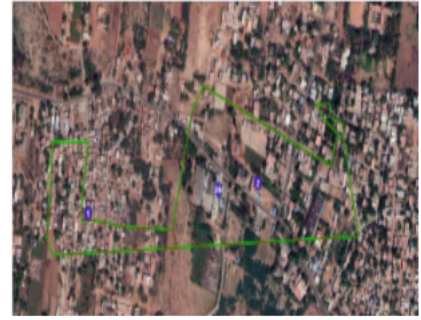

Nazri Naksha

Google Map View