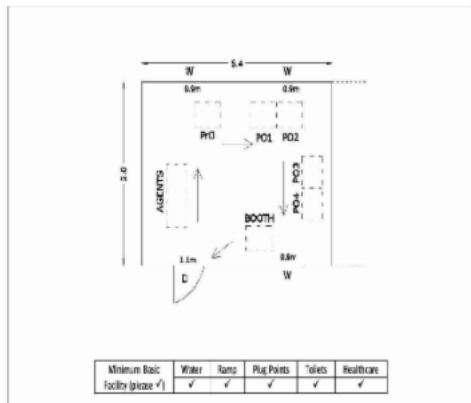

Nazri Naksha

Google Map View

Polling Station Building Front View

Polling Station Front View

Cad View

Key MAP View