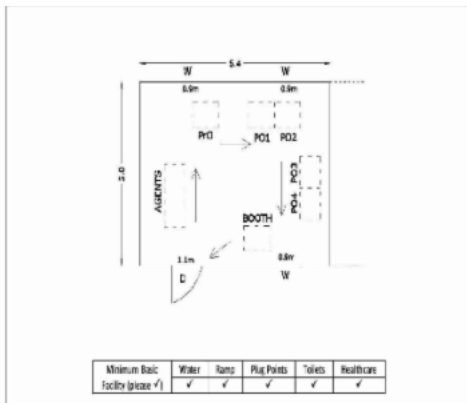

Nazri Naksha

Google Map View

Polling Station Building Front View

Polling Station Front View

Cad View

Key MAP View