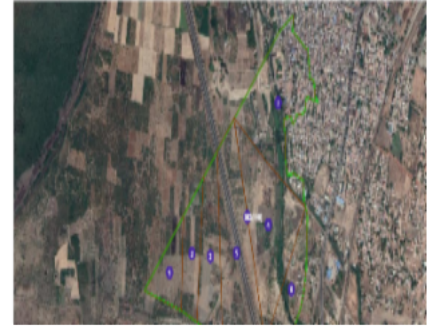

Nazri Naksha

Google Map View