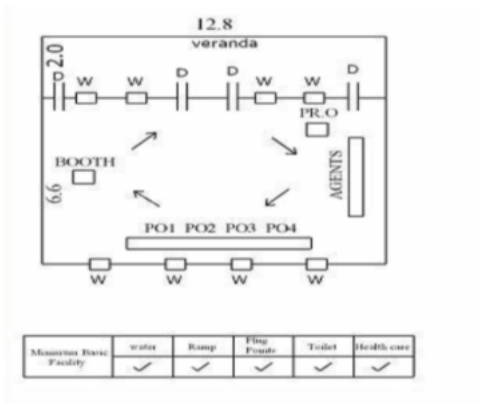

Nazri Naksha

Google Map View

Polling Station Building Front View

Polling Station Front View

Cad View

Key MAP View