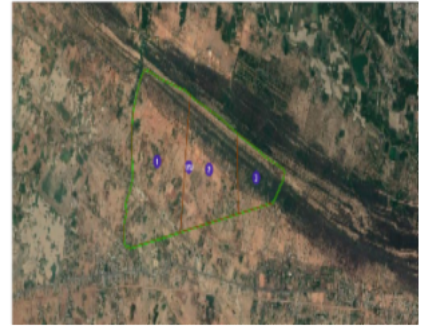

Nazri Naksha

Google Map View