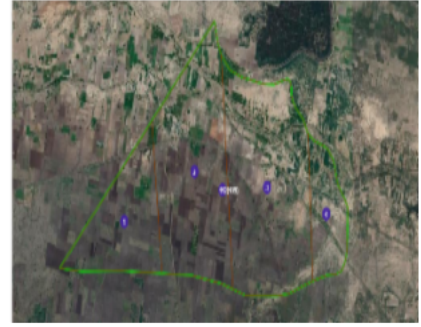

Nazri Naksha

Google Map View