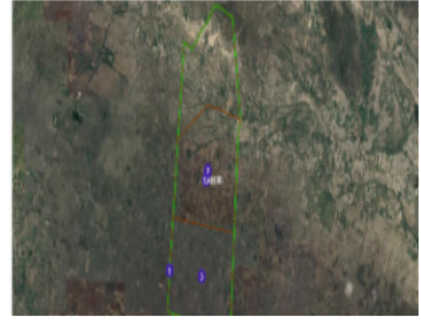

Nazri Naksha

Google Map View