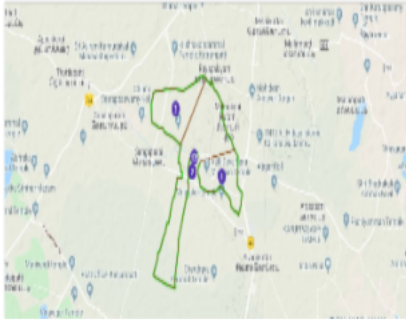

Nazri Naksha

Google Map View