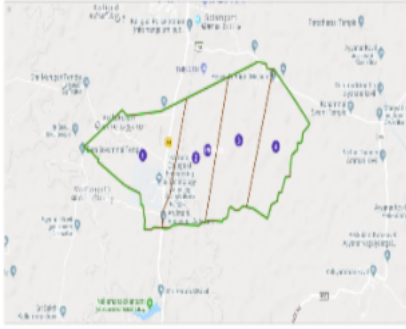

Nazri Naksha

Google Map View