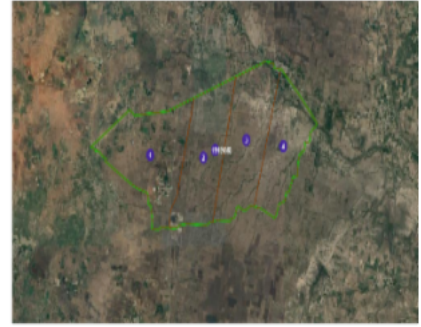

Nazri Naksha

Google Map View