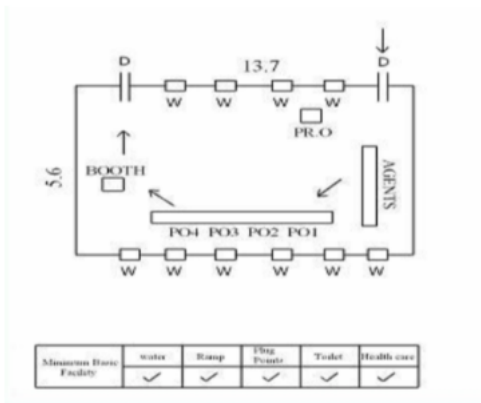

Nazri Naksha

Google Map View

Polling Station Building Front View

Polling Station Front View

Cad View

Key MAP View