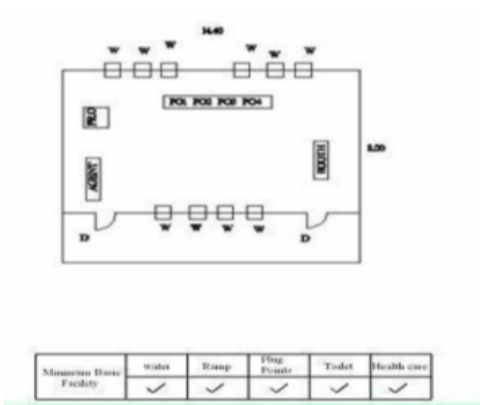

Nazri Naksha

Google Map View

Polling Station Building Front View

Polling Station Front View

Cad View

Key MAP View