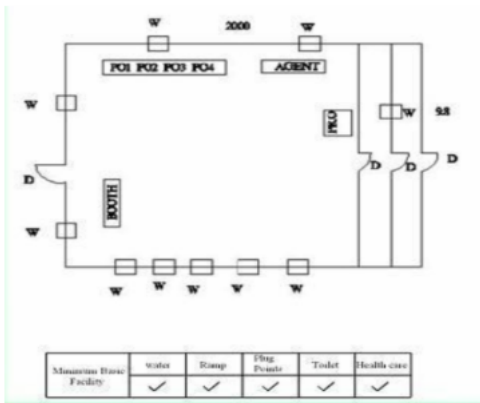

Nazri Naksha

Google Map View

Polling Station Building Front View

Polling Station Front View

Cad View

Key MAP View