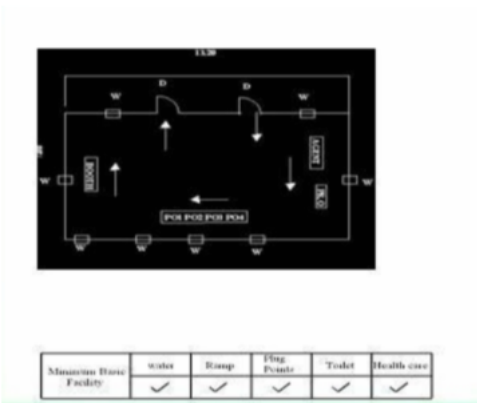

Nazri Naksha

Google Map View

Polling Station Building Front View

Polling Station Front View

Cad View

Key MAP View