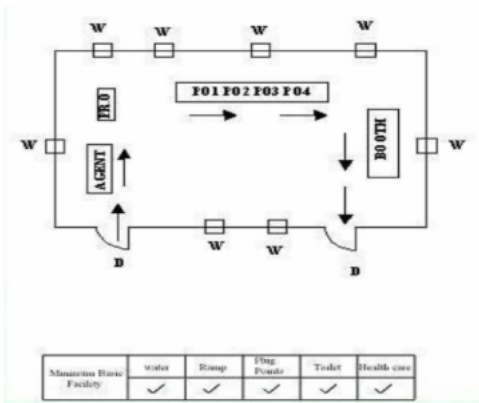

Nazri Naksha

Google Map View

Cad View