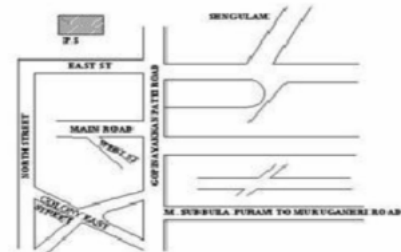

Key MAP View

(a) Landmarks
(b) Road names
(c) Traffic flow