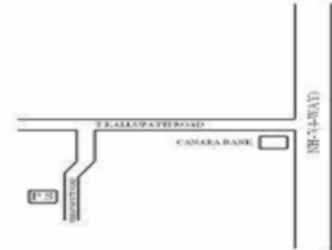

(a) Landmarks
(b) Road names
(c) Traffic flow