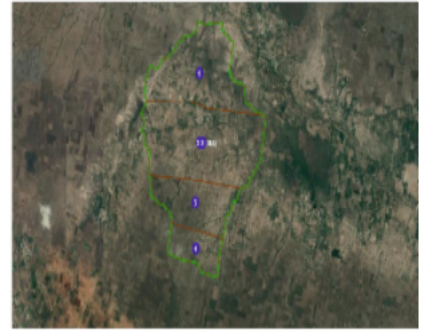

Nazri Naksha

Google Map View