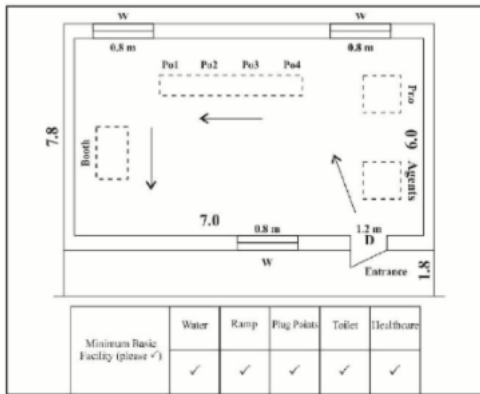

Nazri Naksha

Google Map View

Polling Station Building Front View

Polling Station Front View

Cad View

Key MAP View