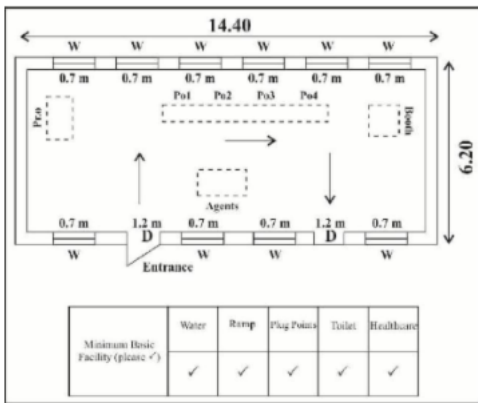

Nazri Naksha

Google Map View

Polling Station Building Front View

Polling Station Front View

Cad View

Key MAP View