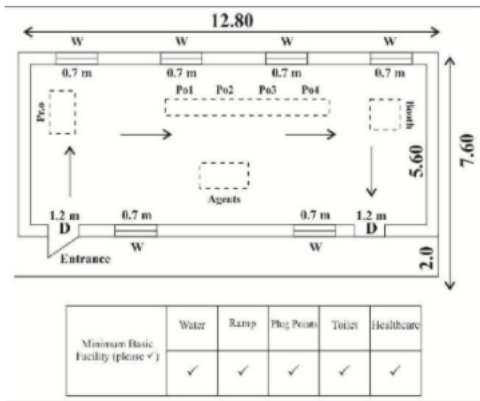

Nazri Naksha

Google Map View

Polling Station Building Front View

Polling Station Front View

Cad View

Key MAP View