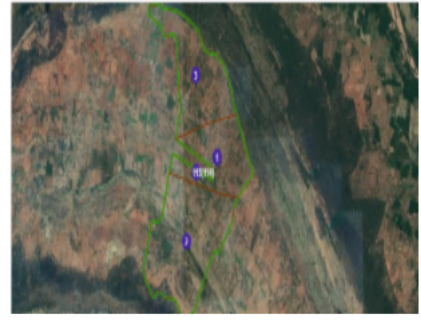

Nazri Naksha

Google Map View