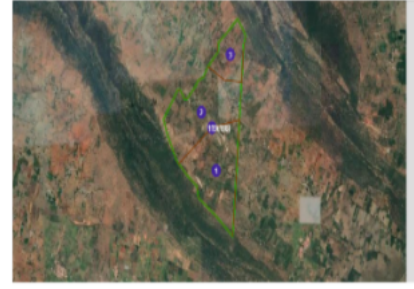

Nazri Naksha

Google Map View