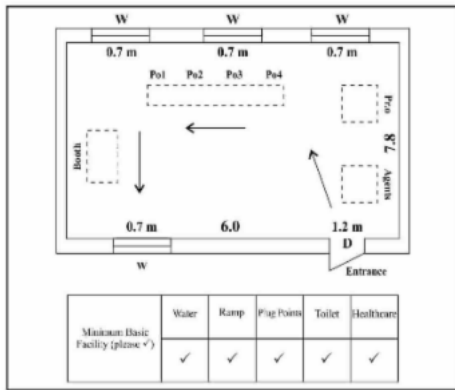

Nazri Naksha

Google Map View

Polling Station Building Front View

Polling Station Front View

Cad View

Key MAP View