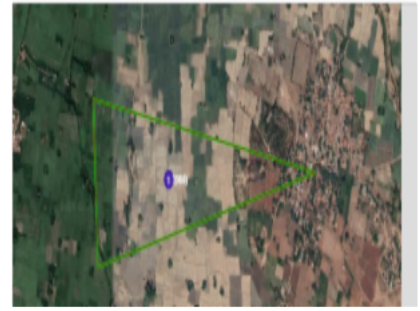

Nazri Naksha

Google Map View