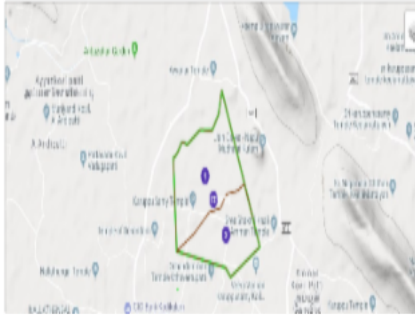

Nazri Naksha

Google Map View