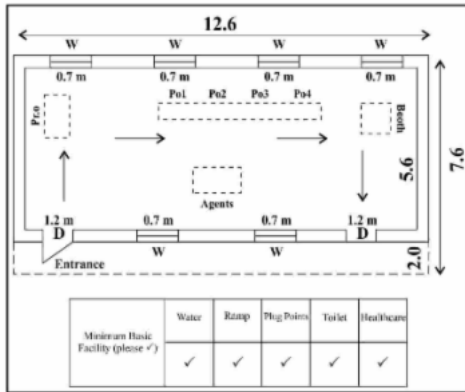

Nazri Naksha

Google Map View

Polling Station Building Front View

Polling Station Front View

Cad View

Key MAP View