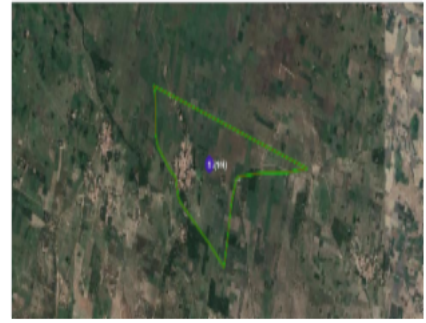

Nazri Naksha

Google Map View