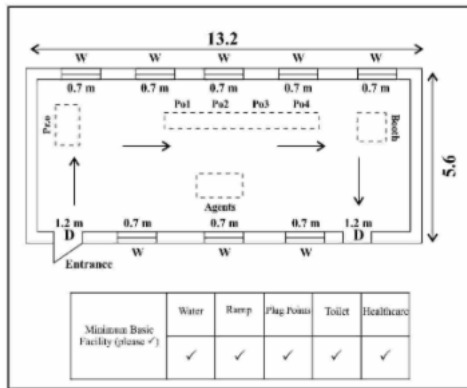

Nazri Naksha

Google Map View

Polling Station Building Front View

Polling Station Front View

Cad View

Key MAP View