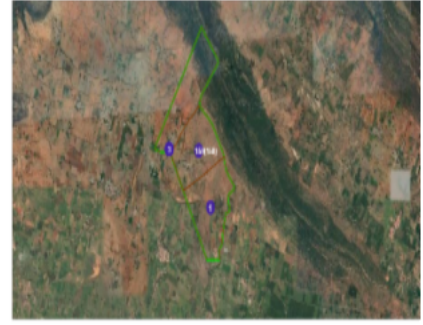

Nazri Naksha

Google Map View