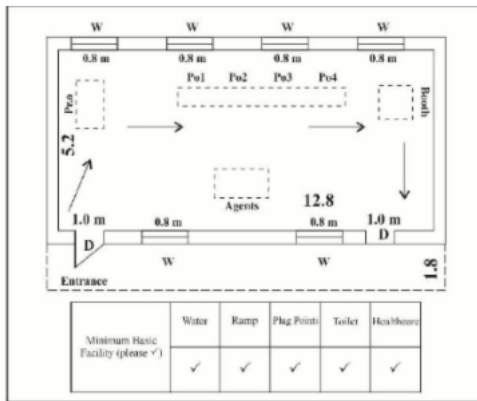

Nazri Naksha

Google Map View

Polling Station Building Front View

Polling Station Front View

Cad View

Key MAP View