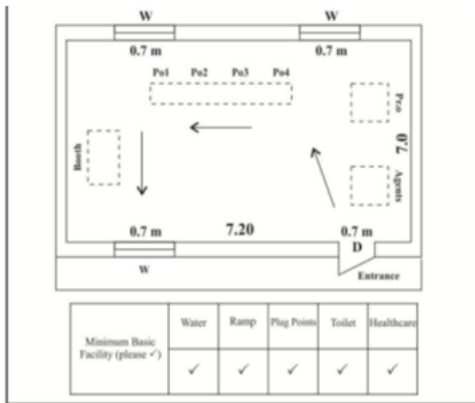

Nazri Naksha

Google Map View

Polling Station Building Front View

Polling Station Front View

Cad View

Key MAP View