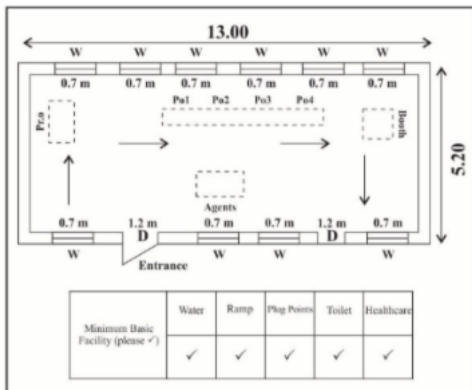

Nazri Naksha

Google Map View

Polling Station Building Front View

Polling Station Front View

Cad View

Key MAP View