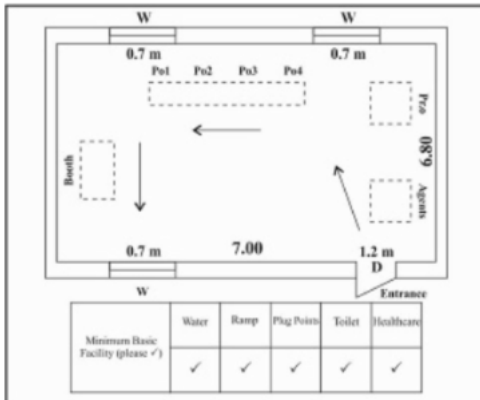

Nazri Naksha

Google Map View

Polling Station Building Front View

Polling Station Front View

Cad View

Key MAP View