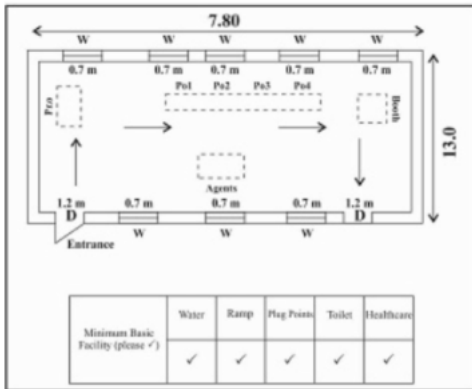

Nazri Naksha

Google Map View

Polling Station Building Front View

Polling Station Front View

Cad View

Key MAP View