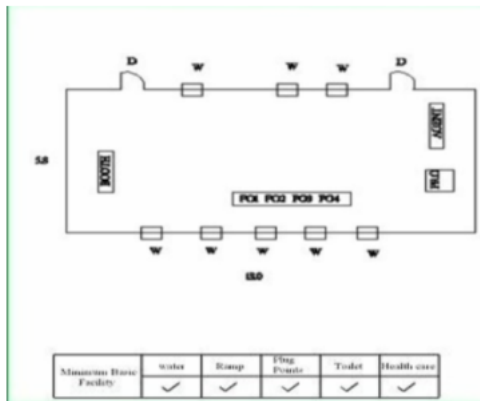

Nazri Naksha

Google Map View

Cad View