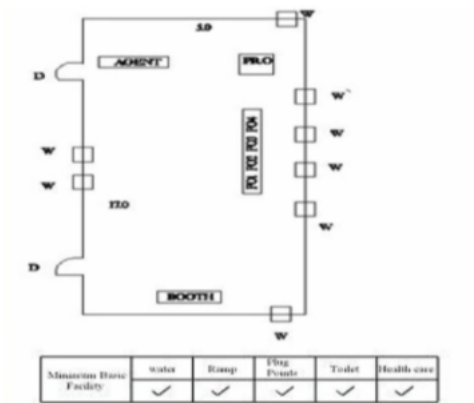

Nazri Naksha

Google Map View

Polling Station Building Front View

Polling Station Front View

Cad View

Key MAP View