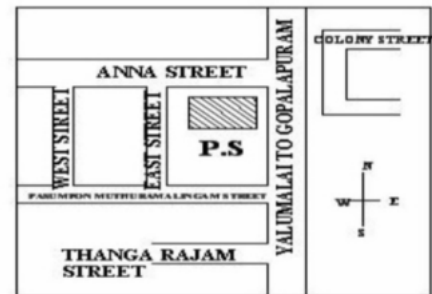

Cad View

Key MAP View

(a) Landmarks
(b) Road names
(c) Traffic flow