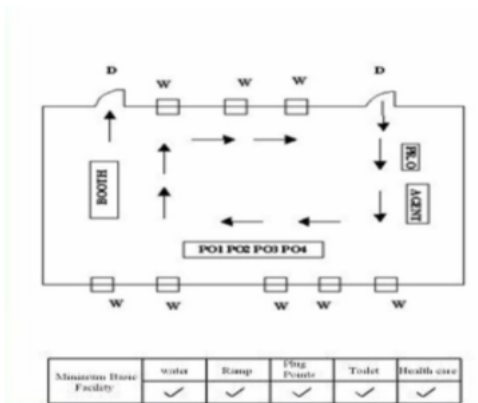

Nazri Naksha

Google Map View

Polling Station Building Front View

Polling Station Front View

Cad View

Key MAP View