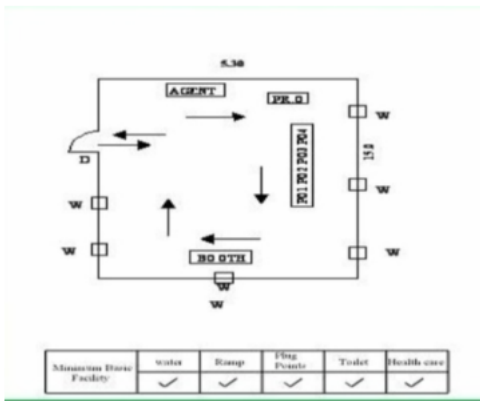

Nazri Naksha

Google Map View

Cad View