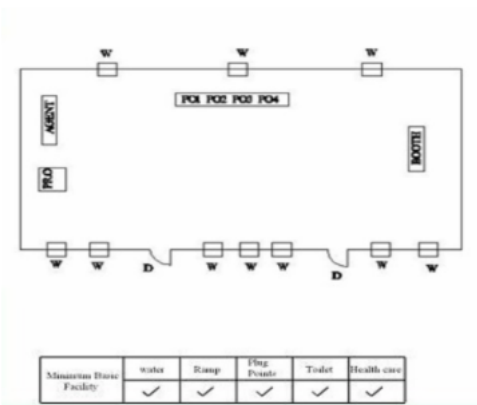

Nazri Naksha

Google Map View

Polling Station Building Front View

Polling Station Front View

Cad View

Key MAP View