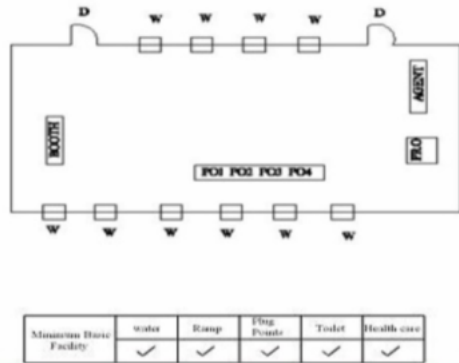

Nazri Naksha

Google Map View