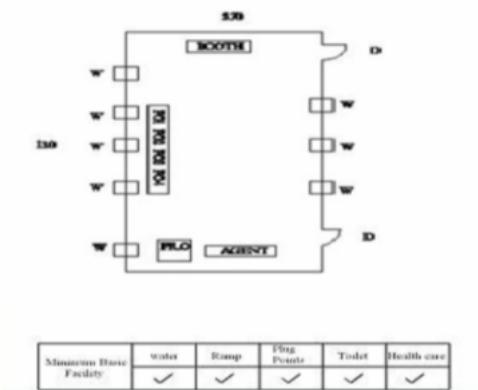

Nazri Naksha

Google Map View

Polling Station Building Front View

Polling Station Front View

Cad View

Key MAP View