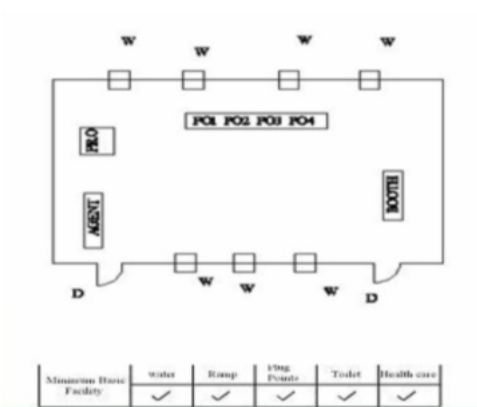

Nazri Naksha

Google Map View

Cad View

Key MAP View