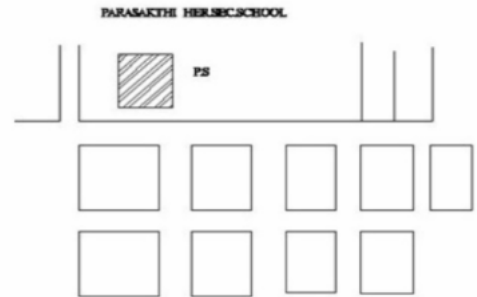

Cad View

Key MAP View

Minimum Basic Facility	water	Ramp	Voting Points	Toilet	Health care
	✓	✓	✓	✓	✓

(a) Landmarks
(b) Road names
(c) Traffic Bus