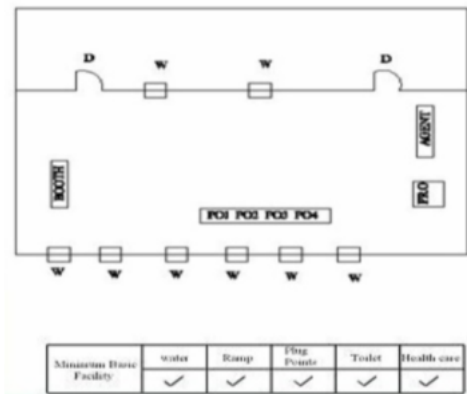

Cad View

Key MAP View

(a) Landmarks
(b) Road names
(c) Traffic flow