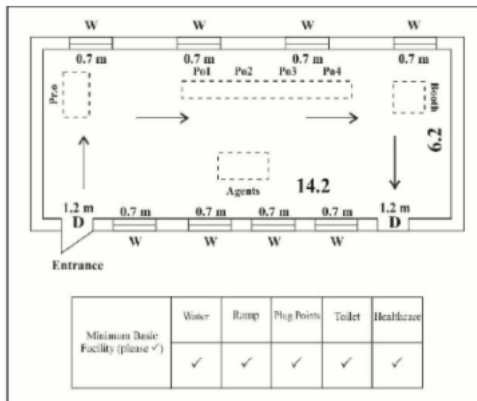

Nazri Naksha

Google Map View

Polling Station Building Front View

Polling Station Front View

Cad View

Key MAP View